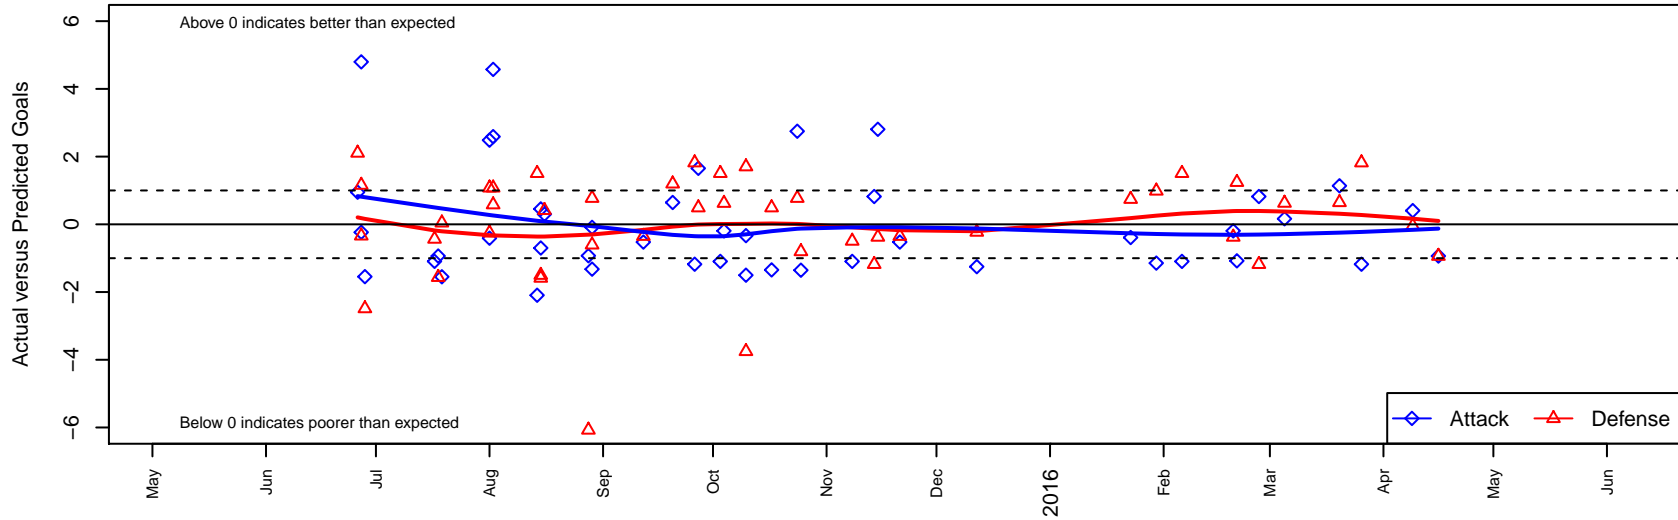

Harbor Premier Green B03

Harbor FC
 Gig Harbor, WA
 B03 total strength=756
 attack=1.1 defense=0.67
 fall league = RCL B03 Div 3
 spr league = Win RCL B03 Div 3
 notes= Stoddard 2013

alt names used:
 HARBOR FC B03 GREEN (WA)
 Harbor FC BU12 Green
 HARBOR FC B03 GREEN (WA)
 Harbor Premier B03 Green A
 Harbor BU12 Green
 Harbor Premier B03 Green A
 Harbor Premier B03 Green A

Harbor Premier Green B03
 Dots are actual minus expected GF (blue circles) and GA (red triangles).
 Blue line is smoothed change in attack strength. Red is smoothed change in defense strength.

**attack and defense variance (black dot)
relative to other teams
and top 10 in region**