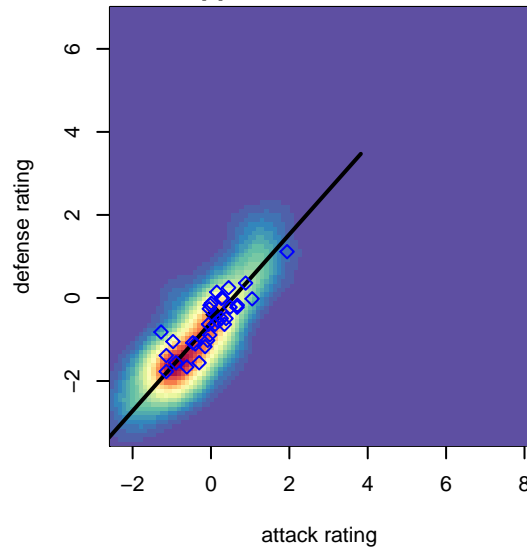

**attack and defense rating
relative to others at age
and all opponents in last 13 months**