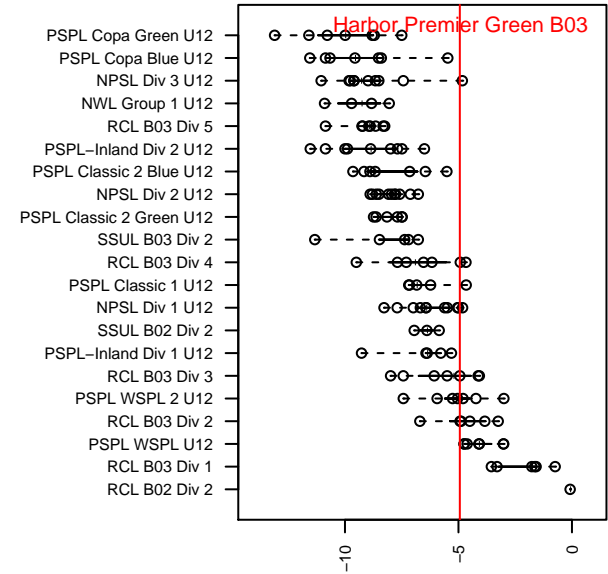

**attack and defense rating
relative to others at age
and all opponents in last 13 months**