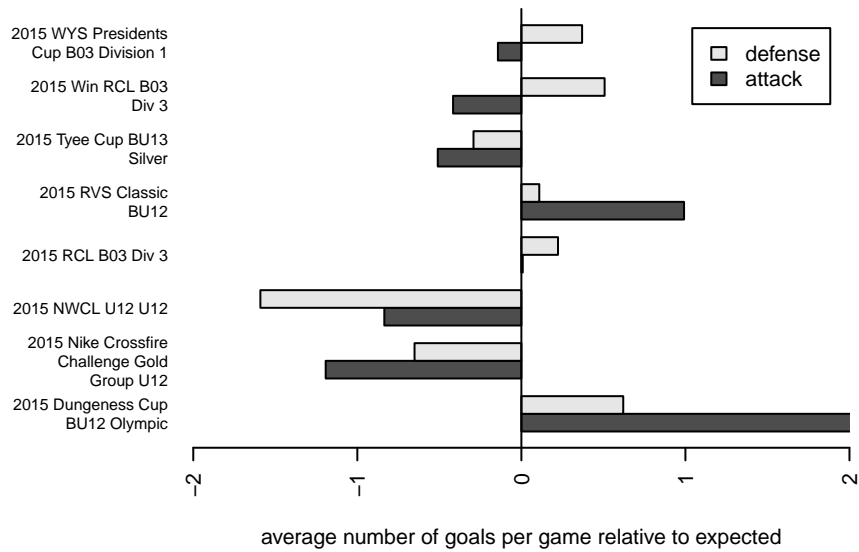

Performance relative to 13 month average