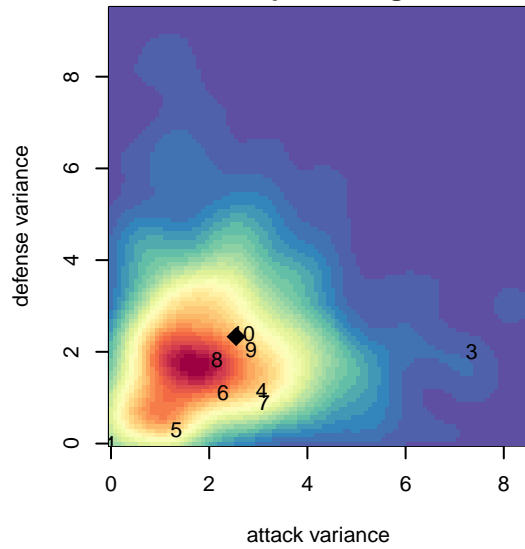

Harbor Premier Green B03

Harbor FC
 Gig Harbor, WA
 B03 total strength=756
 attack=1.1 defense=0.67
 fall league = RCL B03 Div 3
 spr league = Win RCL B03 Div 3
 notes= Stoddard 2013

alt names used:
 HARBOR FC B03 GREEN (WA)
 Harbor FC BU12 Green
 HARBOR FC B03 GREEN (WA)
 Harbor Premier B03 Green A
 Harbor BU12 Green
 Harbor Premier B03 Green A
 Harbor Premier B03 Green A

Harbor Premier Green B03
 Dots are actual minus expected GF (blue circles) and GA (red triangles).
 Blue line is smoothed change in attack strength. Red is smoothed change in defense strength.

**attack and defense variance (black dot)
relative to other teams
and top 10 in region**